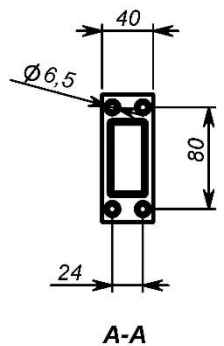

RUN 1000mm

**Simple and effective manual drive devices for Laser Tracker.
Handling on a polizene skid.**

- Manual adjustment
- Suitable for every type of machine
- Practical, fast and competitive

TRIVENETA SISTEMI

Single Bracket for Laser Tracker

COD. 003 1000

RUN 1000mm

TRIVENETA IMPIANTI S.r.l.

Administrative Headquarters: Via Scopella, 22 - 37060 Castel d'Azzano VR - Italy

Operational Headquarters: Via Bovolino, 18/B - 37060 Buttapietra VR - Italy