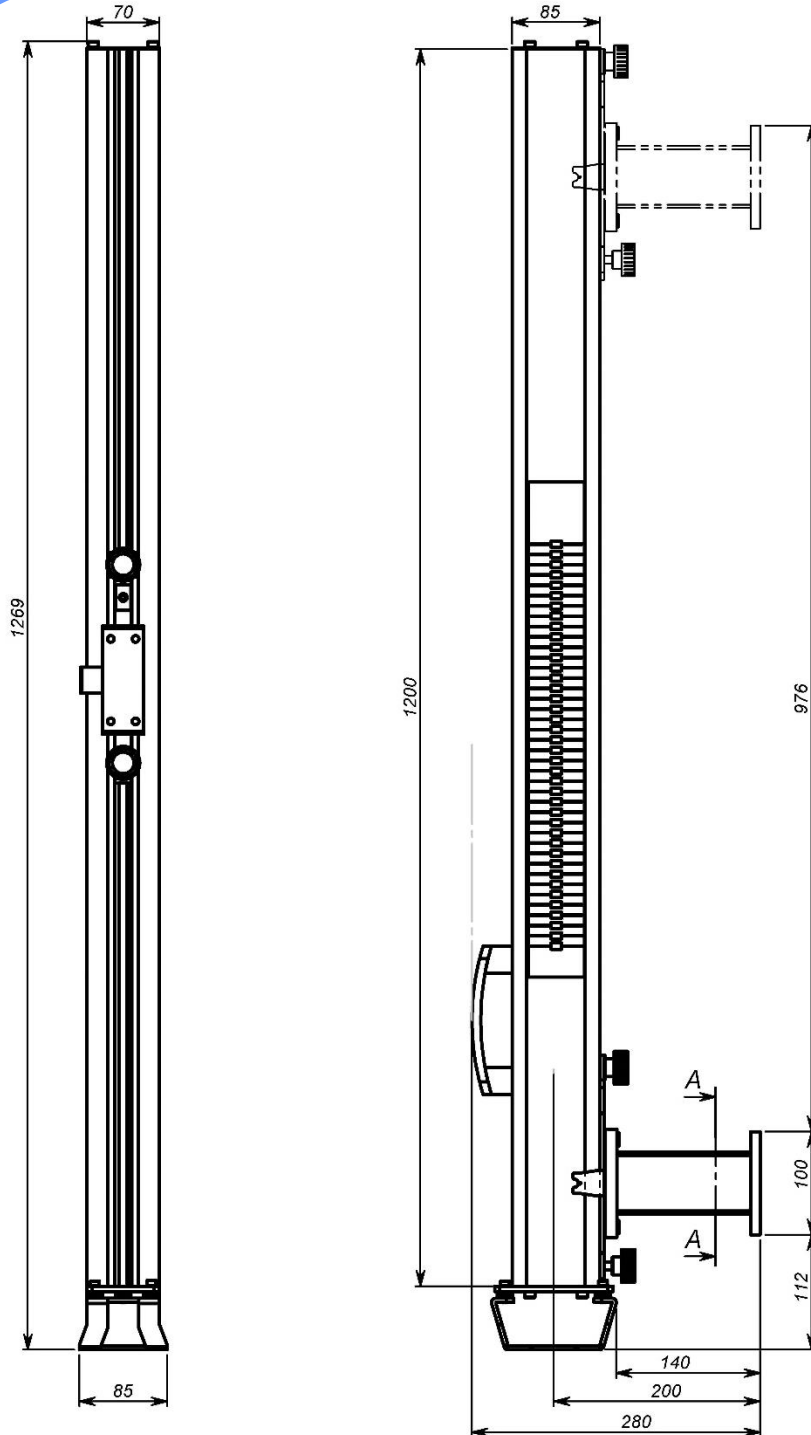

RUN 1000mm

**Simple and effective manual drive devices for Laser Tracker.
Handling on a polizene skid.**

- Manual adjustment
- Suitable for every type of machine
- Practical, fast and competitive

TRIVENETA SISTEMI

Single Bracket for Laser Tracker

COD. 003 1000

RUN 1000mm

TRIVENETA IMPIANTI S.r.l.

Administrative Headquarters: Via Scopella, 22 - 37060 Castel d'Azzano VR - Italy

Operational Headquarters: Via Bovolino, 18/B - 37060 Buttapietra VR - Italy