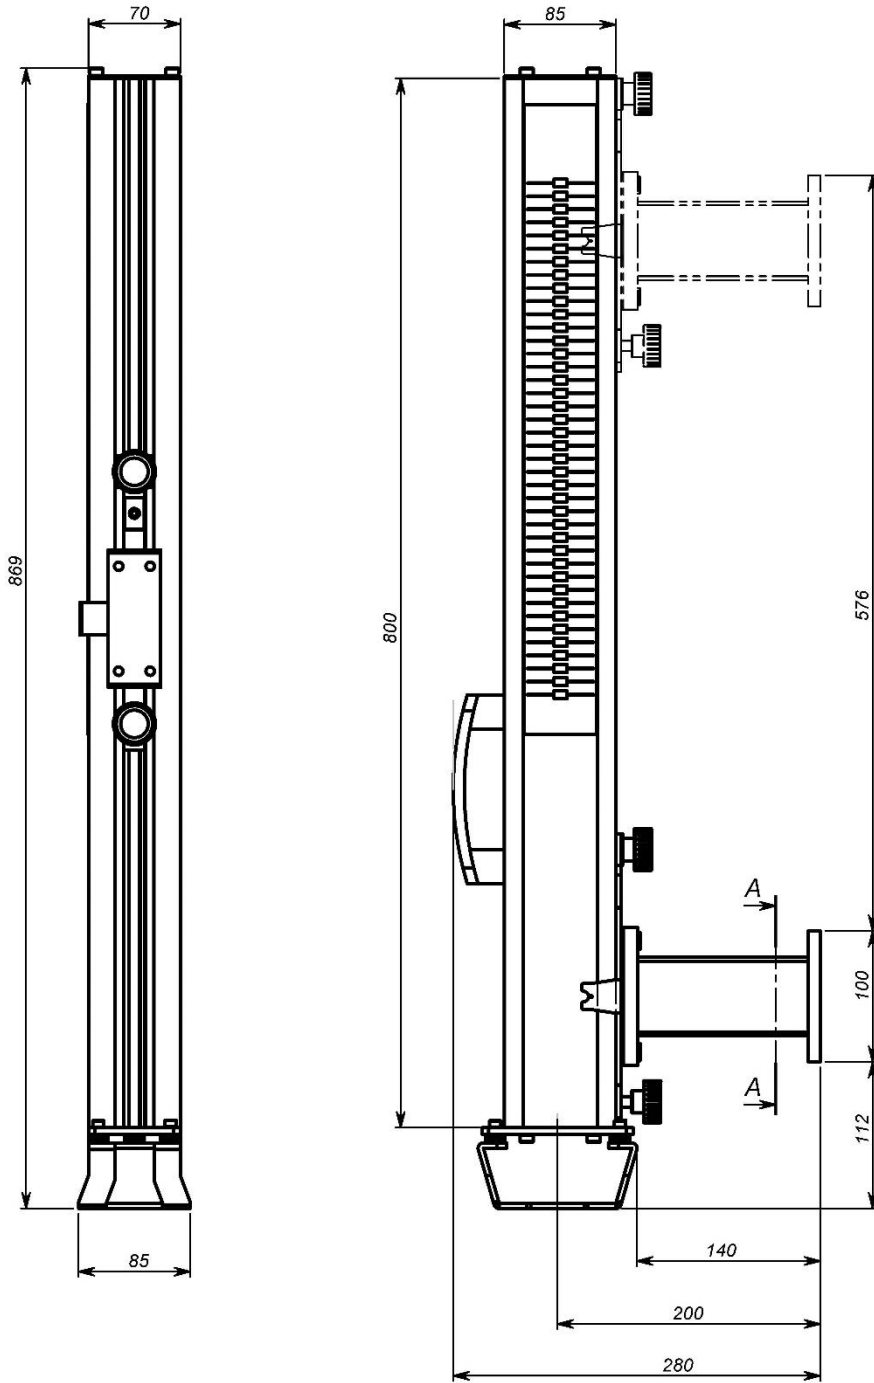

RUN 600mm

**Simple and effective manual drive devices for Laser Tracker.
Handling on a polizene skid.**

- Manual adjustment
- Suitable for every type of machine
- Practical, fast and competitive

TRIVENETA SISTEMI

Single Bracket for Laser Tracker

COD. 024 003 600

RUN 600mm

TRIVENETA IMPIANTI S.r.l.

Administrative Headquarters: Via Scopella, 22 - 37060 Castel d'Azzano VR - Italy

Operational Headquarters: Via Bovolino, 18/B - 37060 Buttapietra VR - Italy