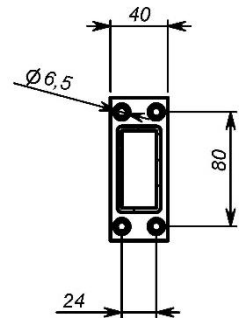

RUN 600mm

**Simple and effective manual drive devices for Laser Tracker.
Handling on a polizene skid.**

- Manual adjustment
- Suitable for every type of machine
- Practical, fast and competitive

TRIVENETA SISTEMI

Single Bracket for Laser Tracker

COD. 024 003 600

RUN 600mm

TRIVENETA IMPIANTI S.r.l.

Administrative Headquarters: Via Scopella, 22 - 37060 Castel d'Azzano VR - Italy

Operational Headquarters: Via Bovolino, 18/B - 37060 Buttapietra VR - Italy