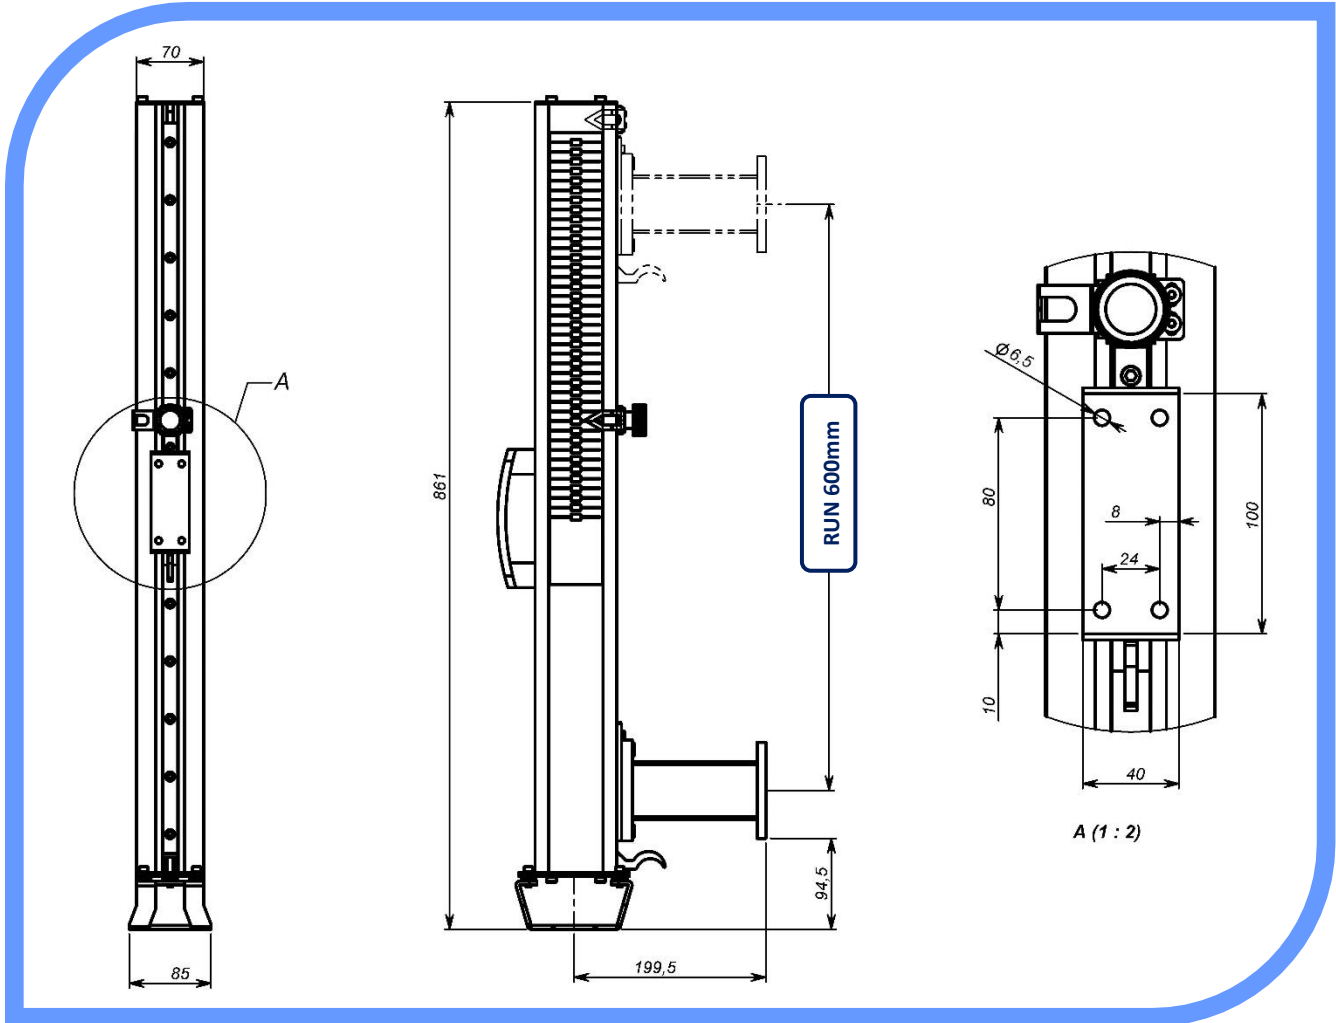

## RUN 600mm

**Simple and effective manual drive devices.  
Movement on recirculating ball bearing.**

The solution for securing your press brake at a highly competitive price.

- Manual adjustment
- Suitable for every type of machine
- Practical, fast and competitive

# STRATOS Brackets

COD. 060 600