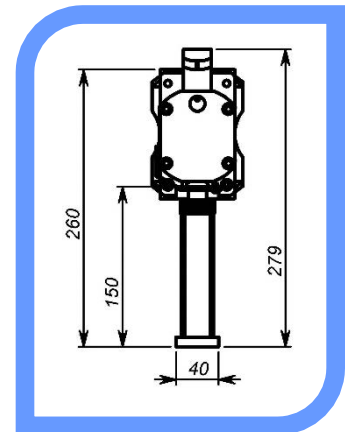

STRATOS Brackets

COD. 060 600

TRIVENETA IMPIANTI S.r.l.

Administrative Headquarters: Via Scopella, 22 - 37060 Castel d'Azzano VR - Italy

Operational Headquarters: Via Bovolino, 18/B - 37060 Buttapietra VR - Italy

Phone: +39 045 518 747 - Fax +39 045 854 56 05 - Web Site: www.trivenetaimpianti.com - E-mail: sales@trivenetaimpianti.com