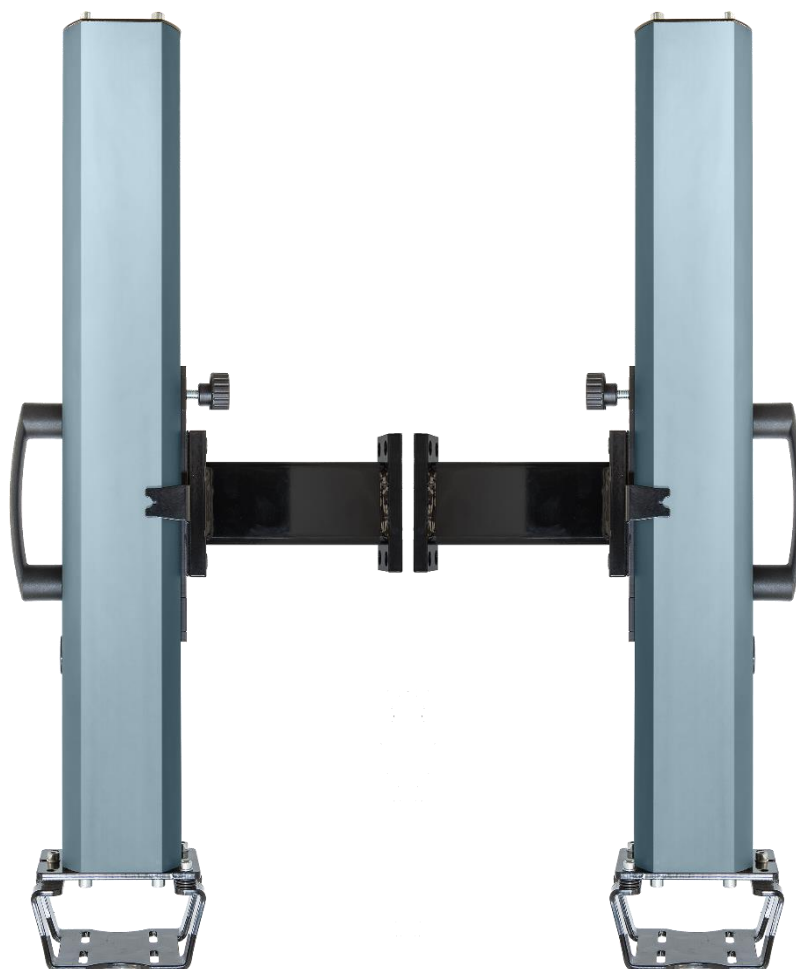

## RUN 600mm

**Simple and effective manual drive devices.  
Movement on recirculating ball bearing.**

The solution for securing your press brake at a highly competitive price.

- Manual adjustment
- Suitable for every type of machine
- Practical, fast and competitive